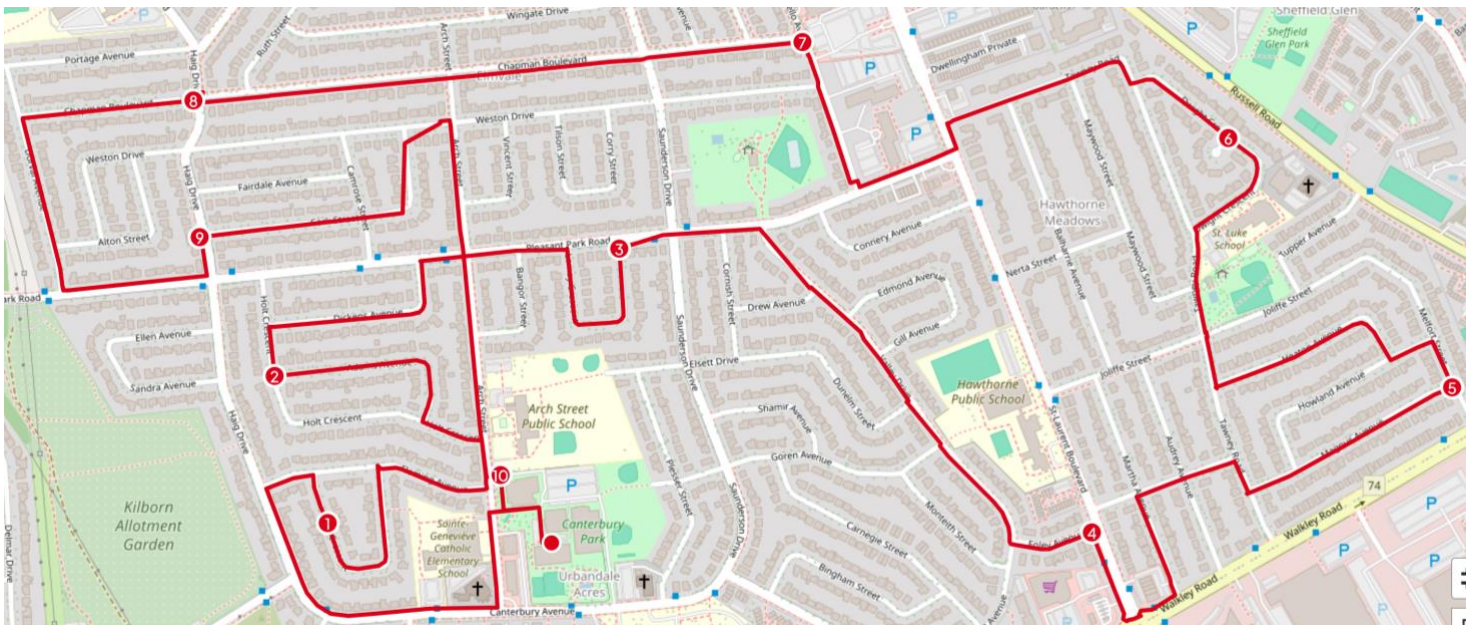

10 km Route:

Revised: November 21, 2025

www.ottawavoyageurs.ca