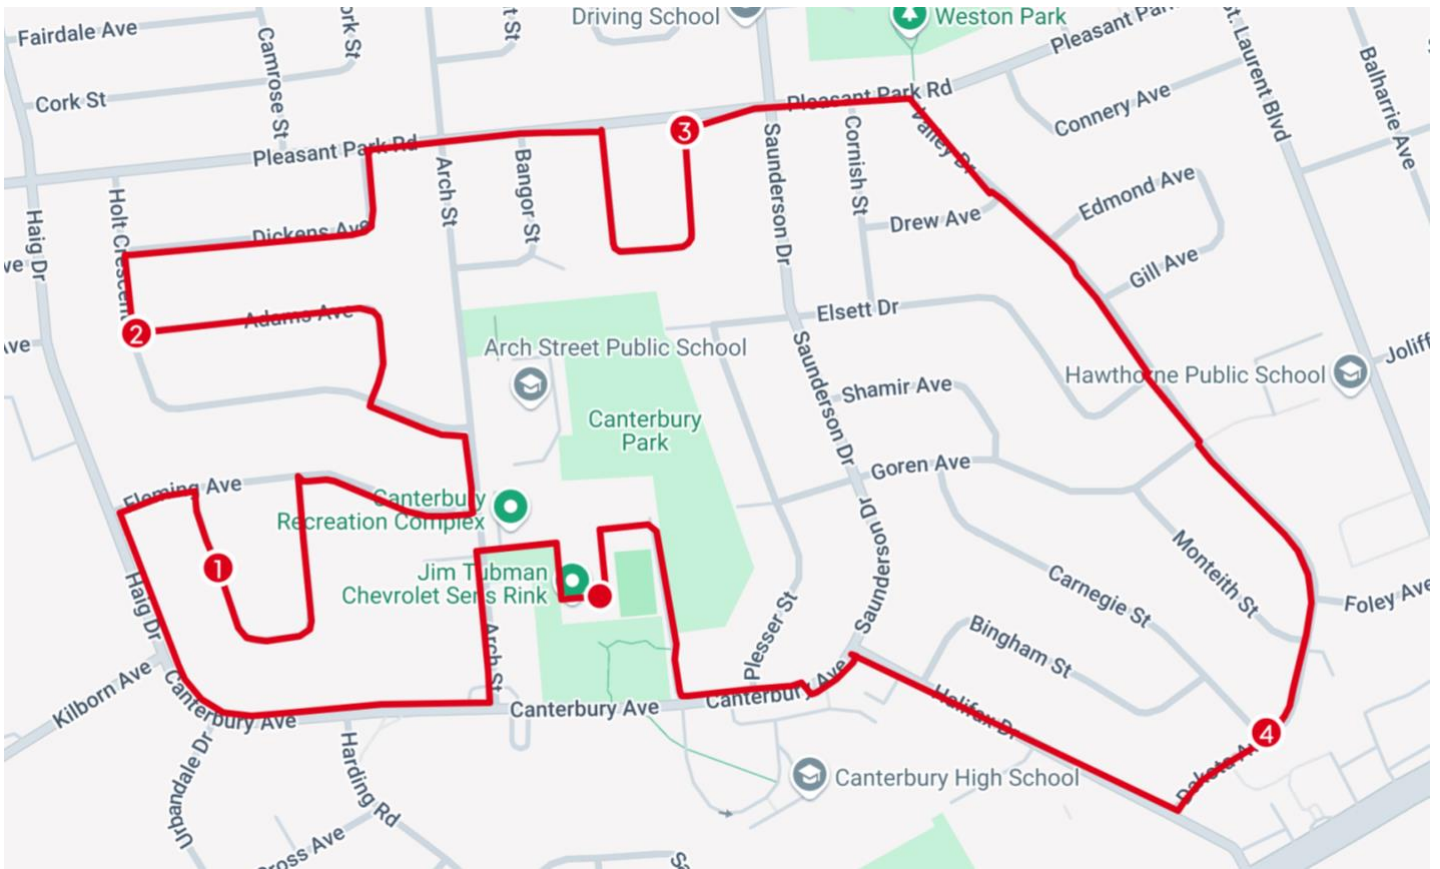

Ottawa Voyageurs Walking Club Club de marche Voyageurs d'Ottawa